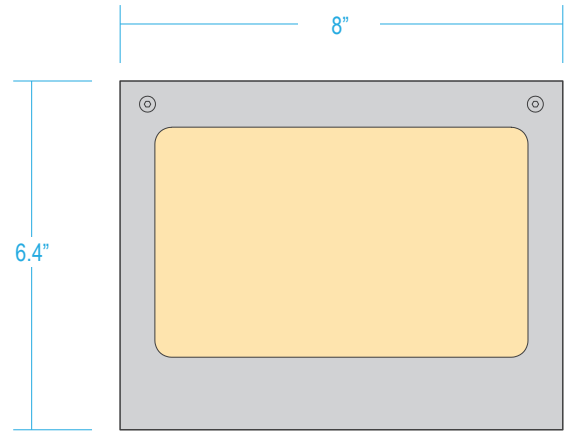

Section - Light Spread Pattern

Top View

Front View

Side View

Dimensions

Light Output

CCCT Setting (K)	Measured CCT (K)	Wattage	Luminous Flux (lm)	Efficacy (lm/W)	CRI
2200K	2247K	29.04	1933.3	66.7	92.7
2700K	2741K	29.13	2189.1	75.1	94.3
3000K	3126K	29.21	2311.8	79.1	94
3500K	3483K	29.2	2405.7	82.4	92.5

Overall Dimensions:	8.0 x 6.4 x 3.0 inches (203 x 162 x 75mm)
Lamping:	Includes integrated LED with Switchable Color Temperature
Dimming:	Triac, ELV, 0-10V
Includes:	Luminaire, Installation Bracket, Driver Install Tool
Shade Material	Powder coated aluminum
Diffuser Material:	Frosted acrylic
Input Power:	120-277Vac, 50/60Hz.
Mounting Locations:	Wall junction box. Up Light. DRY LOCATION ONLY.
ETL Listed:	Luminaires [UL 1598:2021 Ed.5+R:31Jan2024] Luminaires [CSA C22.2#250.0:2021 Ed.5+U1;U2]