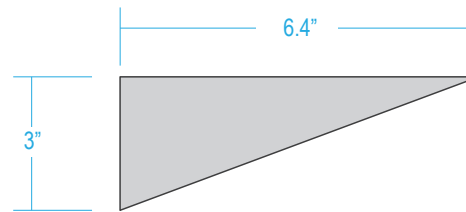

Section - Light Spread Pattern

Top View

Front View

Side View

Dimensions

Light Output

CCCT Setting (K)	Measured CCT (K)	Wattage	Luminous Flux (lm)	Efficacy (lm/W)	CRI
2200K	2247K	29.04	1933.3	66.7	92.7
2700K	2741K	29.13	2189.1	75.1	94.3
3000K	3126K	29.21	2311.8	79.1	94
3500K	3483K	29.2	2405.7	82.4	92.5

Overall Dimensions:	8.0 x 6.4 x 3.0 inches (203 x 162 x 75mm)
Lamping:	Includes integrated LED with Switchable Color Temperature
Dimming:	Triac, ELV, 0-10V
Includes:	Luminaire, Installation Bracket, Driver Install Tool
Shade Material	Powder coated aluminum
Diffuser Material:	Frosted acrylic
Input Power:	120-277Vac, 50/60Hz.
Mounting Locations:	Wall junction box. Up Light. DRY LOCATION ONLY.
ETL Listed:	Luminaires [UL 1598:2021 Ed.5+R:31Jan2024] Luminaires [CSA C22.2#250.0:2021 Ed.5+U1;U2]